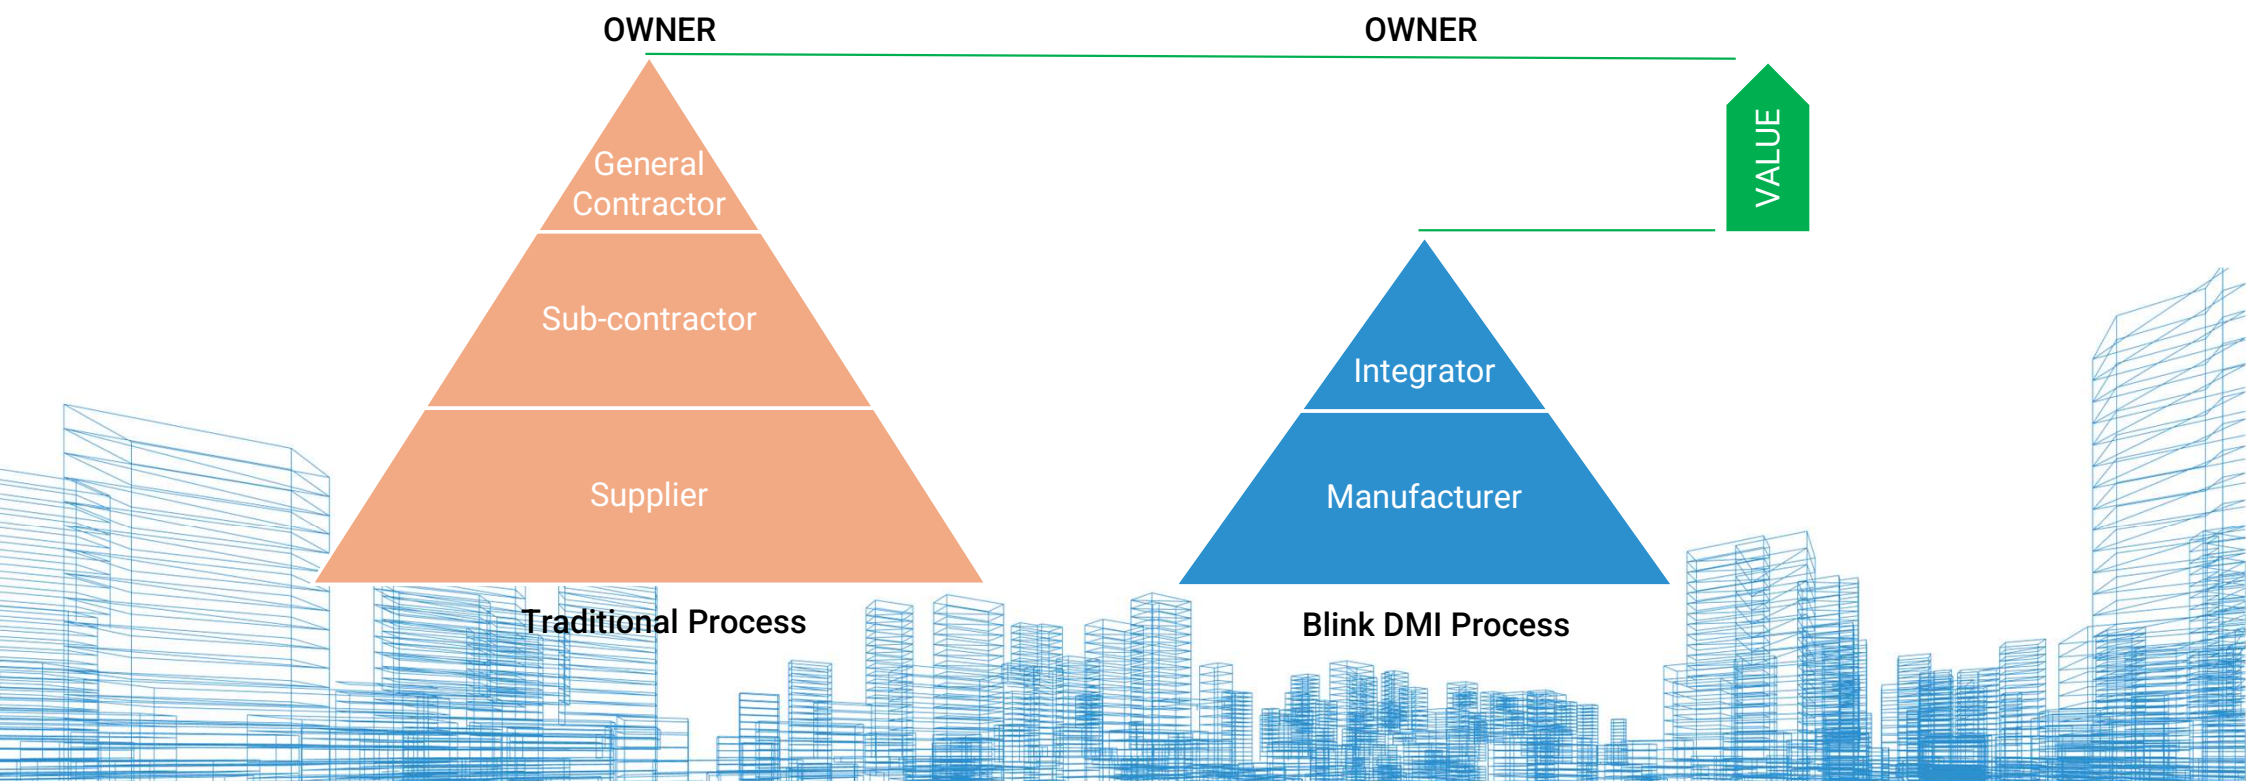

The Technology Platform Transforming Property Development

DESIGN MANUFACTURE INTEGRATE

Murray Ellen
Founder & Executive Chairman PT Blink
MIE(Aust)
Governor of the Warren Centre for Advanced Engineering (Syd Uni)
Fellow of the Australian Academy of Technological Sciences and Engineering

Simply: A better process

Design | Manufacture | Integrate

- Reduces layers of traditional additive margin.
 - Faster, Safer, Better, Less Waste.
 - Half the time. IRR doubles.
 - Receive income early.
 - Inherent ESG.

<一般公開不可：第61回日豪経済会議参加者限定資料>

Simply: A better process

Design | Manufacture | Integrate

DESIGN
+ Marketplace

MANUFACTURE
300 Partners

INTEGRATE
New age Builders

Inception Program

7 Stories in 11 days
15-20% Less cost
Half the time
IRR Doubles